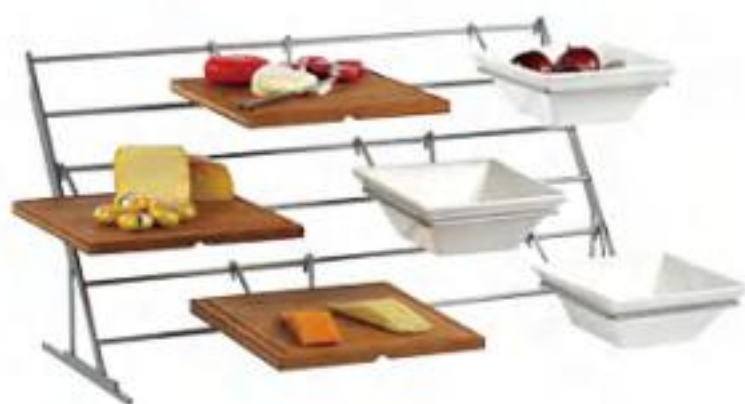

MBS-020-2
950x450xH500 mm