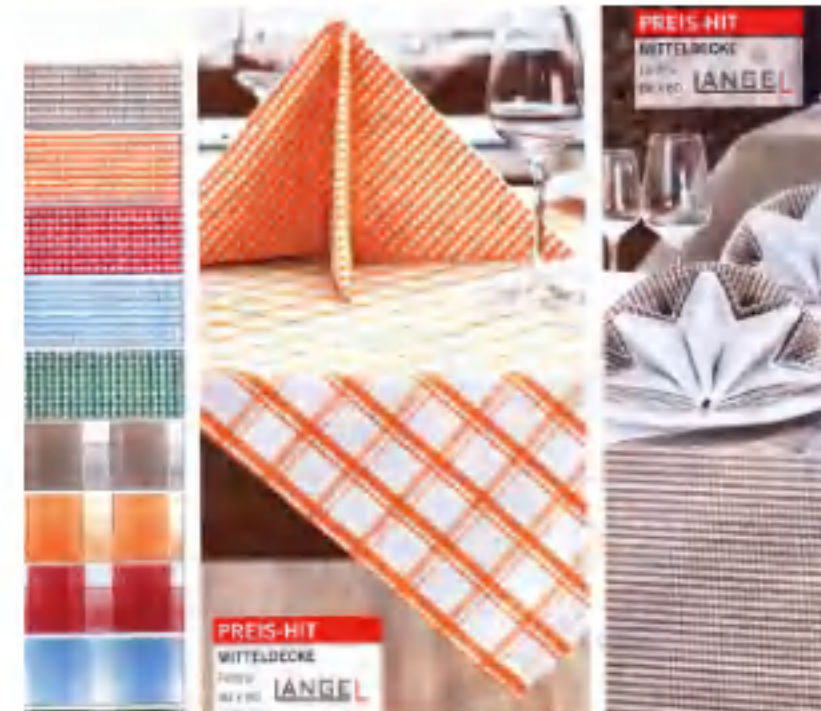

LG-TL-007(digital)