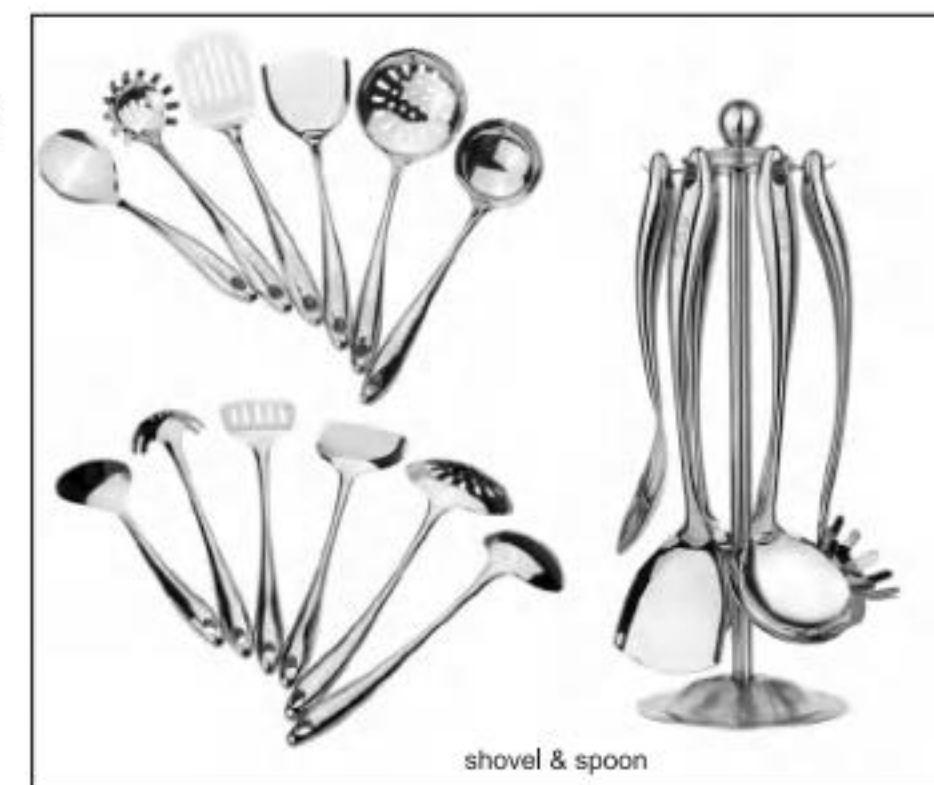

shovel & spoon

Material: Stainless Steel

Size:
A 290x80 mm   D 370x100 mm
B 320x80 mm   E 370x115 mm
C 380x85 mm   F 340x85 mm